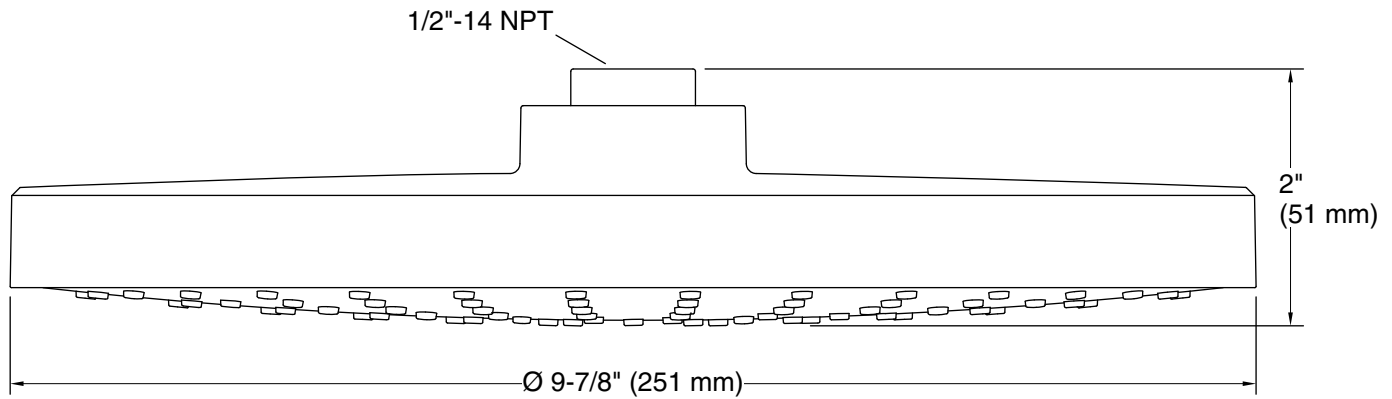

Technical Information

All product dimensions are nominal.

Showerhead/Body Spray:

Rated maximum flow: 1.75 gal/min (6.6 l/min)

Pressure: 45 psi (3.1 bar)

Notes

Install this product according to the installation instructions.